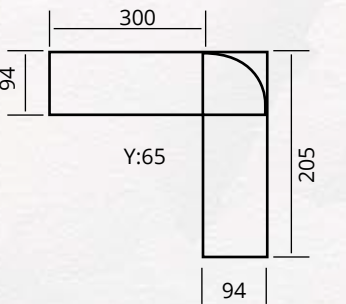

MODERN AND UNUSUAL LINES

modern ve sıradışı çizgiler