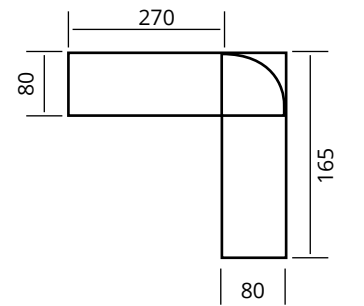

We bring the infinite energy of nature and naturalness to your homes with the elegance of wood because your home is the only port you can stop and relax

Doğallığı ve doğanın sonsuz enerjisini ahşap şıklığı ile evlerinize getiriyoruz, çünkü evleriniz durup dinleneceğiniz tek limandır.