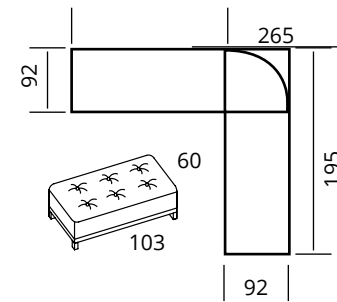

In addition to its unique design that encompasses naturalness it also adds style to its spaces with its energizing color

Doğallığı içinde barındıran benzersiz tasarımının yanı sıra enerji veren rengiyle de içinde bulunduğu mekanlara tarz katıyor.