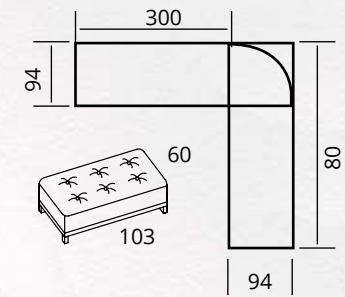

tasarımda ilgi çekici
**ATTRACTIVE
IN DESIGN**